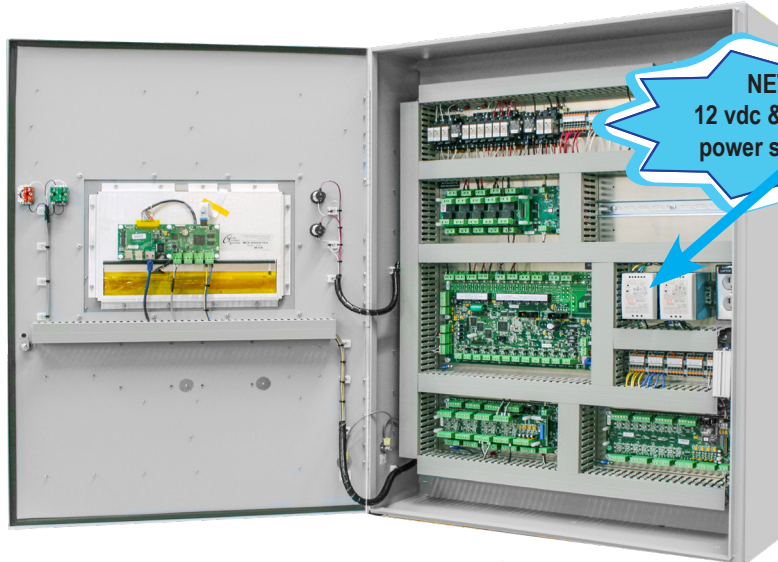

5580 Enterprise Pkwy - Fort Myers, FL 33905
239-694-0089 - www.mcscontrols.com

Product Spotlight

MCS-CENTRIFUGAL-12 Industrial Control Panel

- Included in Standard Panel (optional room for expanding)**
- MCS-MAGNUM-N-12v - 12 sensor inputs - 10 relay outputs - 4 analog outputs - 4 digital inputs
 - MCS-SI-BASE (2) and MCS-SI-EXT (1) - 48 sensor inputs - 12 analog outputs
 - MCS-RO-BASE (1) and MCS-RO-EXT (1) - 20 relay outputs

NEW
Emergency Stop Switch
with guard

NEW
12 vdc & 24 vdc
power supplies

Terminal Blocks to land lines
and neutrals for devices

Isolation Relays

MCS-RO-BASE
with MCS-RO-EXT

39.75" h

MCS-MAGNUM

Separate 16 amp Circuit Breakers for
Oil Pump, Oil Heaters and Purge
One control 20 amp Breaker
One 5 amp for outlet

Electrical outlet for Laptop
plug-in power at the box

12 vdc & 24 vdc
Power Supply

Five port
Ethernet Switch

Separate Terminal
for BMS

MCS-SI-BASE

NEW
Larger Panel Size
27" w x 39.75" h x 8.0" d

NEMA Rating
Type 1 Control Panel
IP20 Rating

MCS-SI-BASE with
MCS-SI-EXT

MCS-SHIELDWIRE-GROUNDING
multi-terminal connectors (11)

27" w