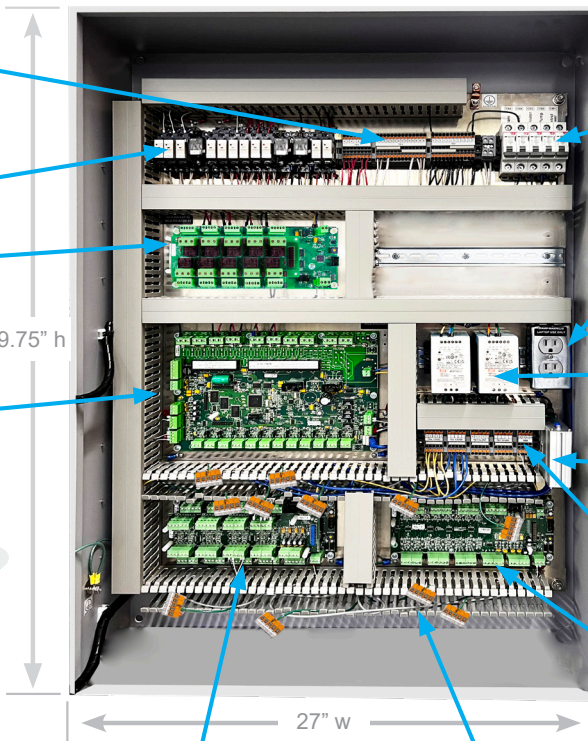

5580 Enterprise Pkwy - Fort Myers, FL 33905
239-694-0089 - www.mcscontrols.com

Product Spotlight

MCS-CENTRIFUGAL-12 Industrial Control Panel

- Included in Standard Panel (optional room for expanding)**
- MCS-MAGNUM-N-12v - 12 sensor inputs - 10 relay outputs - 4 analog outputs - 4 digital inputs
 - MCS-SI-BASE (2) and MCS-SI-EXT (1) - 48 sensor inputs - 12 analog outputs
 - MCS-RO-BASE (1) and MCS-RO-EXT (1) - 20 relay outputs

NEW
Emergency Stop Switch
with guard

NEW
12 vdc & 24 vdc
power supplies

Terminal Blocks to land lines
and neutrals for devices

Isolation Relays

MCS-RO-BASE
with MCS-RO-EXT

39.75" h

MCS-MAGNUM

Separate 16 amp Circuit Breakers for
Oil Pump, Oil Heaters and Purge
One control 20 amp Breaker
One 5 amp for outlet

Electrical outlet for Laptop
plug-in power at the box

12 vdc & 24 vdc
Power Supply

Five port
Ethernet Switch

Separate Terminal
for BMS

MCS-SI-BASE

NEW
Larger Panel Size
27" w x 39.75" h x 8.0" d

NEMA Rating
Type 1 Control Panel
IP20 Rating

MCS-SI-BASE with
MCS-SI-EXT

MCS-SHIELDWIRE-GROUNDING
multi-terminal connectors (11)

27" w